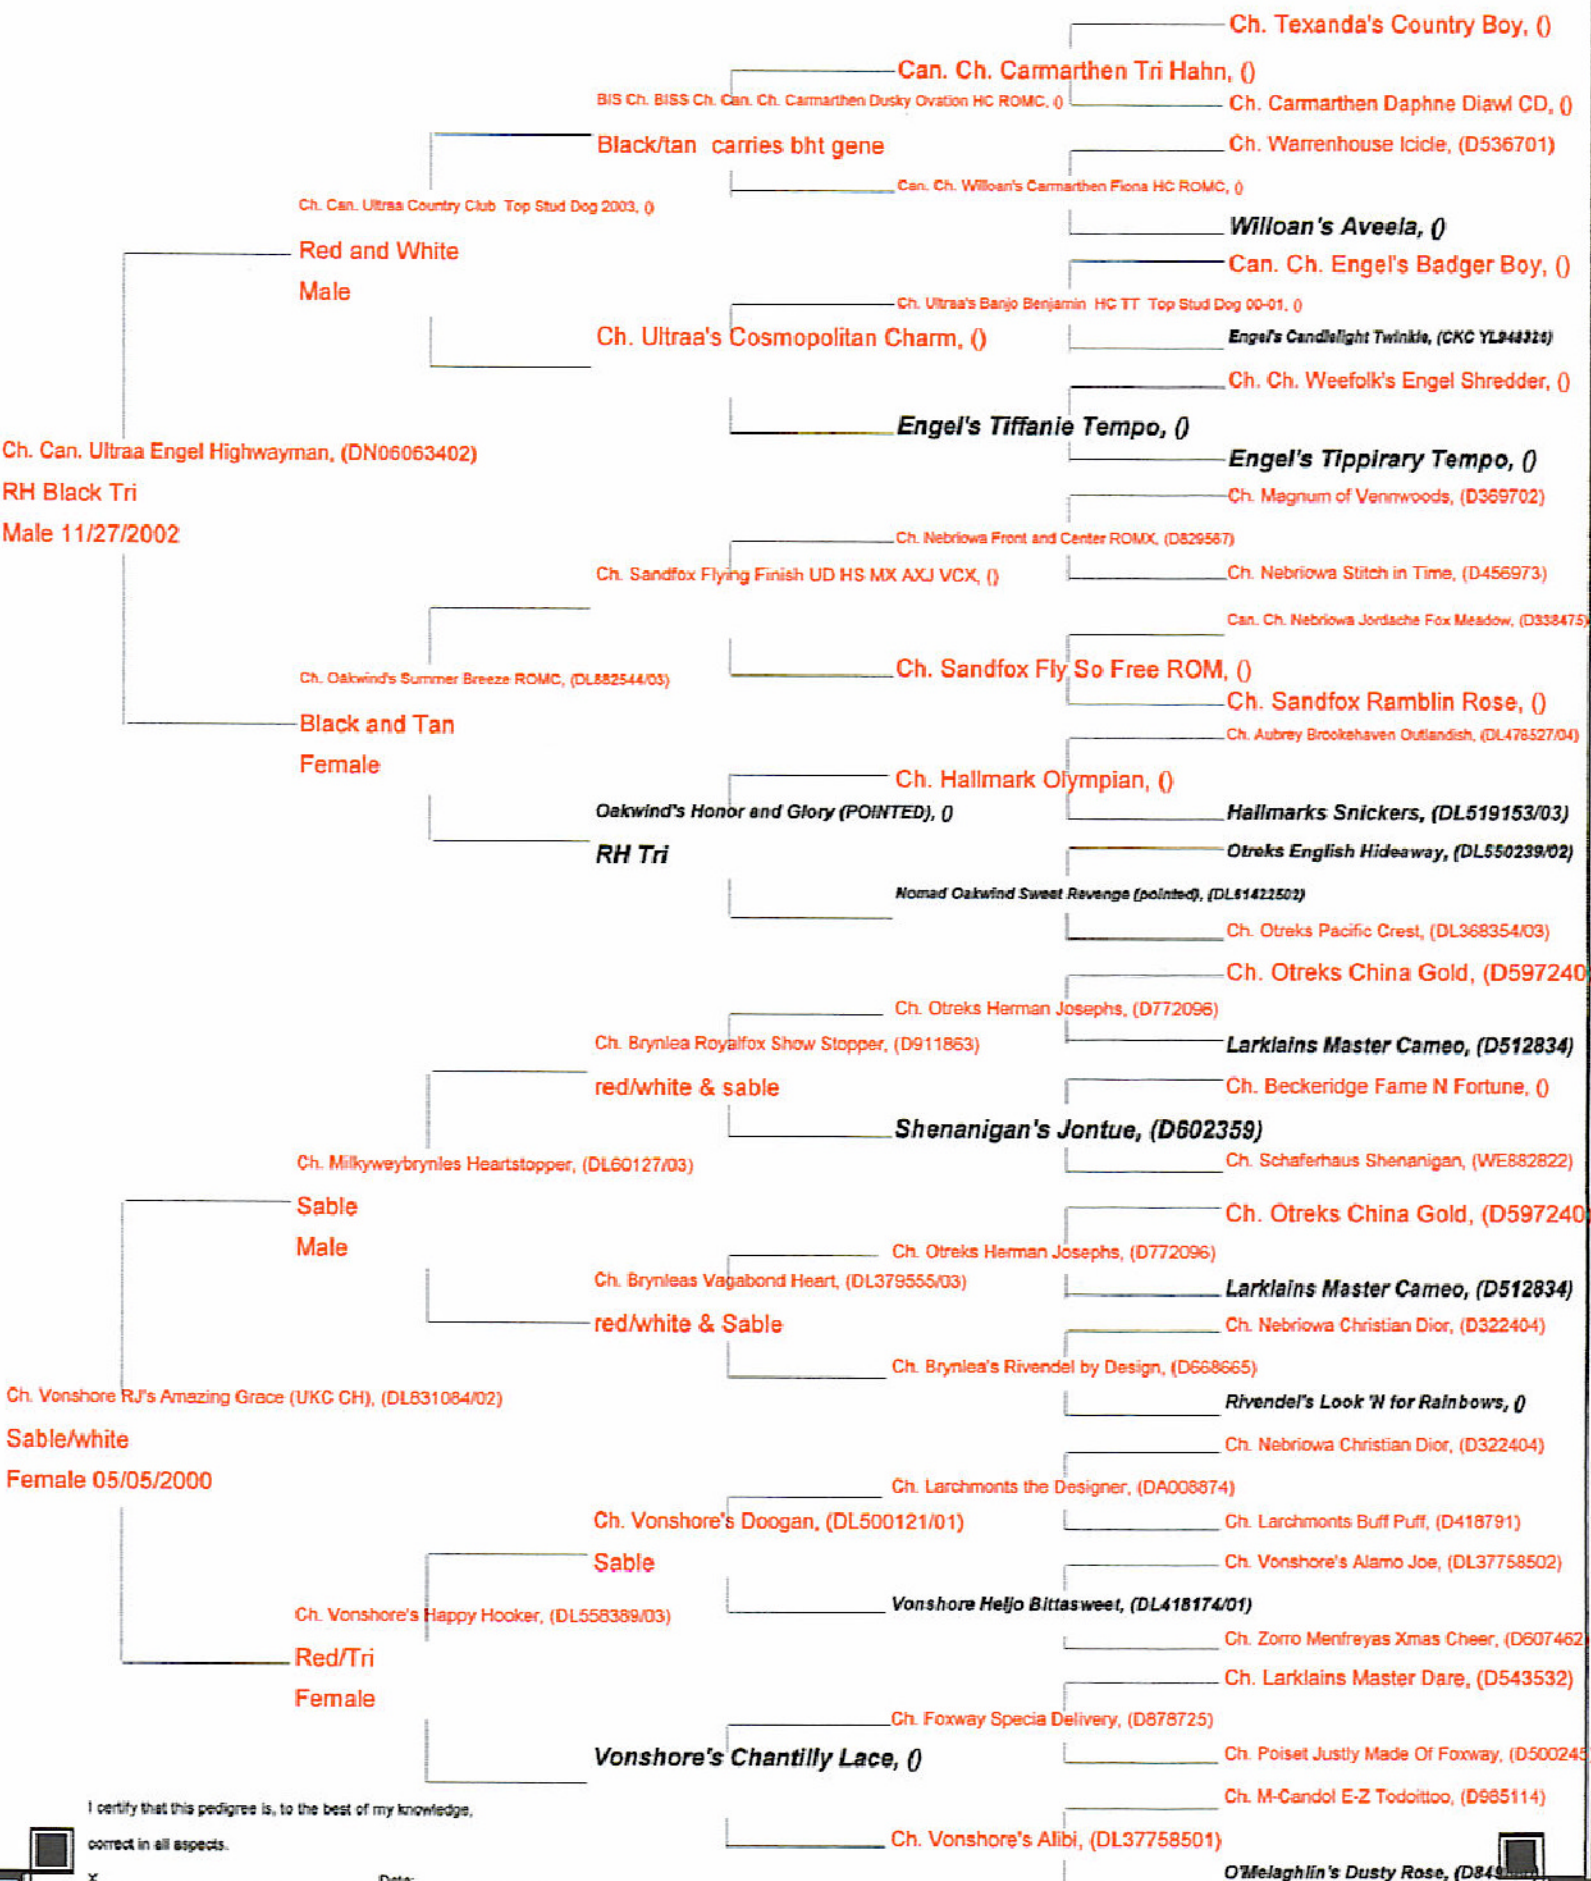

Kathy Fortin
1527 Hwy V
Fredericktown, Mo 63645
573-783-7265

Pedigree For Fortin's True Colors

Black/Tan & white
Male 06/23/2005

I certify that this pedigree is, to the best of my knowledge,
correct in all aspects.
X _____ Date: _____

Ch. Vonshore's Alibi, (DL37758501)
O'Melaghlins Dusty Rose, (D849...)