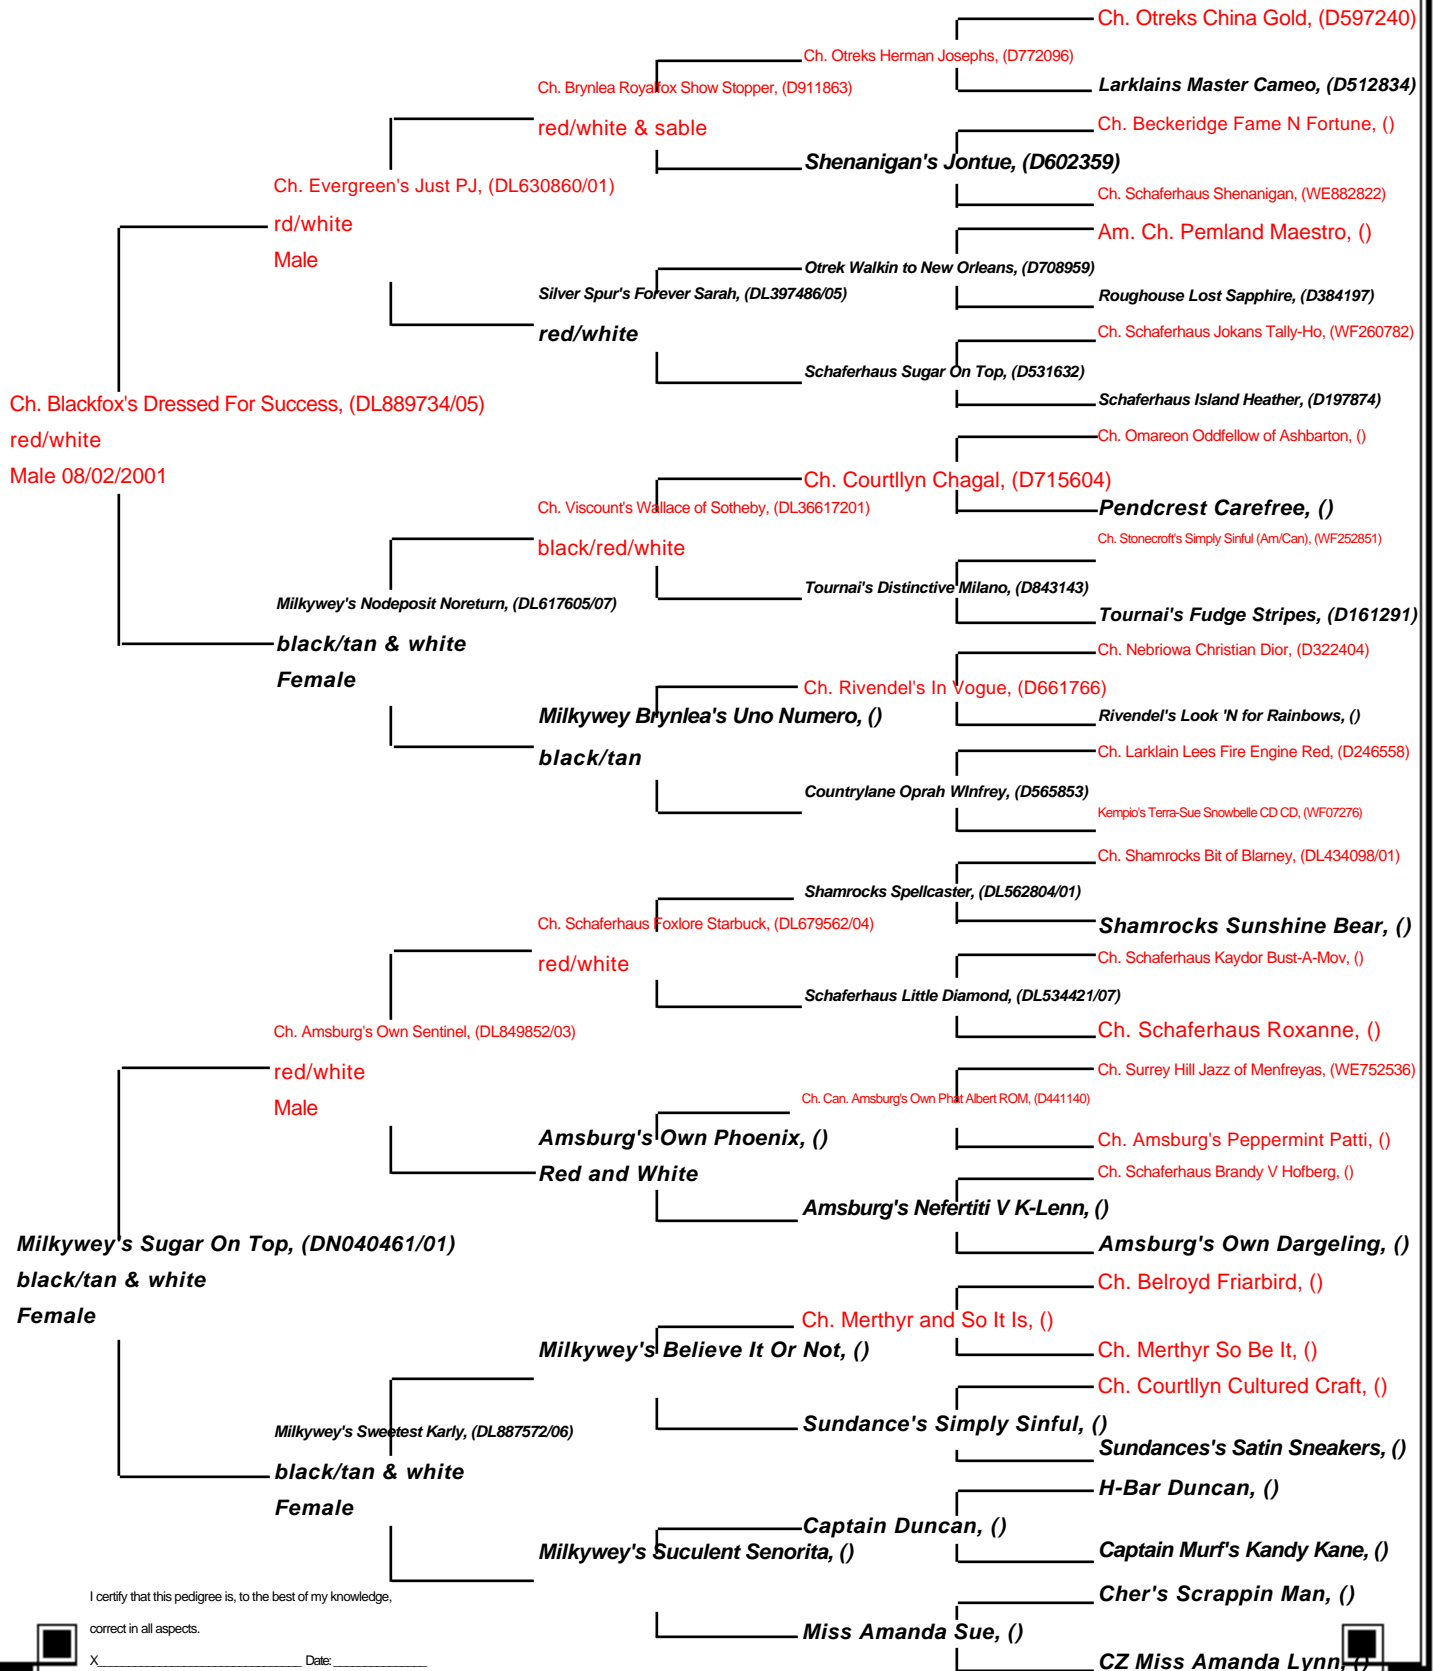

Kathy Fortin
1527 Hwy V
Fredericktown, Mo 63645
573-783-7265

Pedigree For Ch. Sky Country Superman (UKC)

Black/tan and White
Male 01/22/2006

I certify that this pedigree is, to the best of my knowledge,
correct in all aspects.

X _____ Date: _____